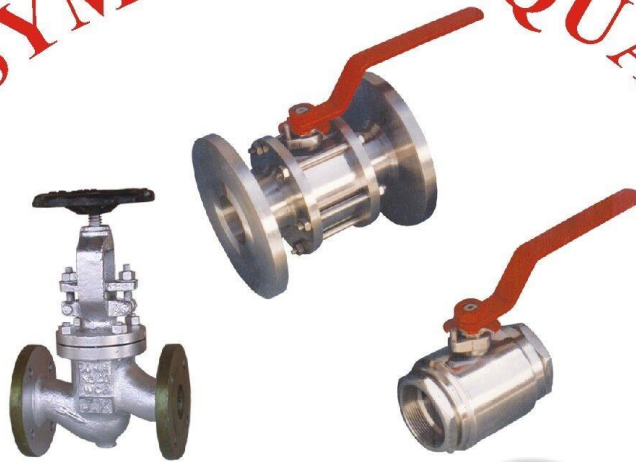

J.K. ENGINEERING CO.

The Symbol of Quality

**S.S. 304, 316
INDUSTRIAL VALVES,
COCKS AND PIPE FITTING
ACCESSORIES**

www.jkengg.co.in

E-mail: jkco30@hotmail.com

30, ASHIRWAD MARKET, KAPASIA BAZAR,
KALUPUR, AHMEDABAD-380 002, GUJARAT (INDIA)
Ph.: 91-79-22176765, 22136977, 22134276 FAX: 91-79-22177490

THE SYMBOL OF QUALITY

**S.S. 304, 316 INDUSTRIAL VALVE,
COCKS AND PIPE FITTINGS ACCESSORIES**

VALVES :

- BALL VALVE
- GLOBE VALVE
- GATE VALVE
- NON RETURN VALVE
- STRAINERS
- SAFETY VALVE
- DAIRY VALVE
- 3 WAY VALVE
- CONTROL VALVE

FITTINGS :

- ELBOW
- TEE
- UNION
- HEX NIPPLE
- STUBEND
- 3D BEND
- DAIRY FITTINGS
- FLANGES